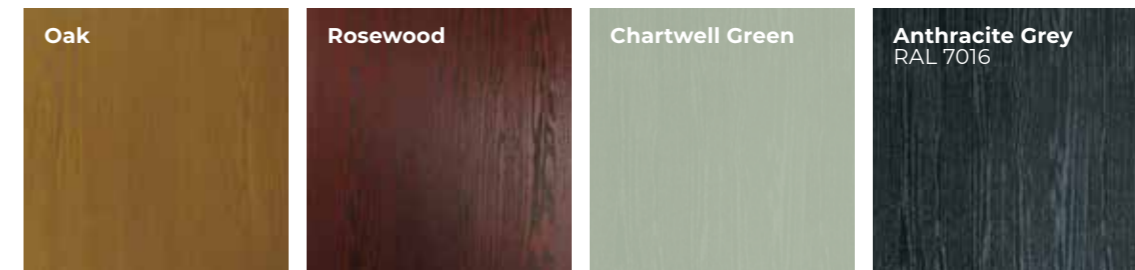

Standard Plus Colours