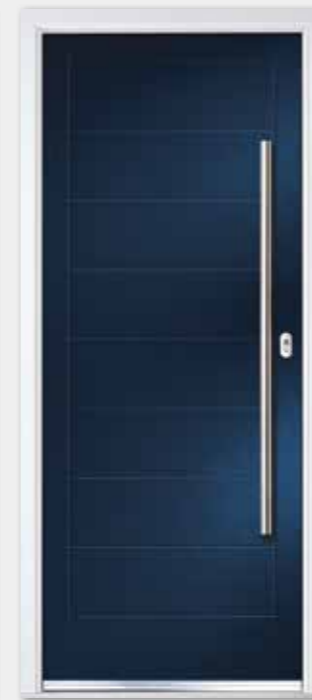

Select Solid

Colour Blue
Furniture Brushed Stainless Steel