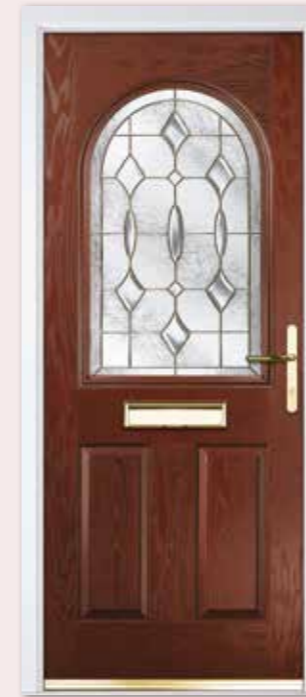

Composite Half Arched
Colour Rosewood
Glass Clarity Brass
Furniture Gold