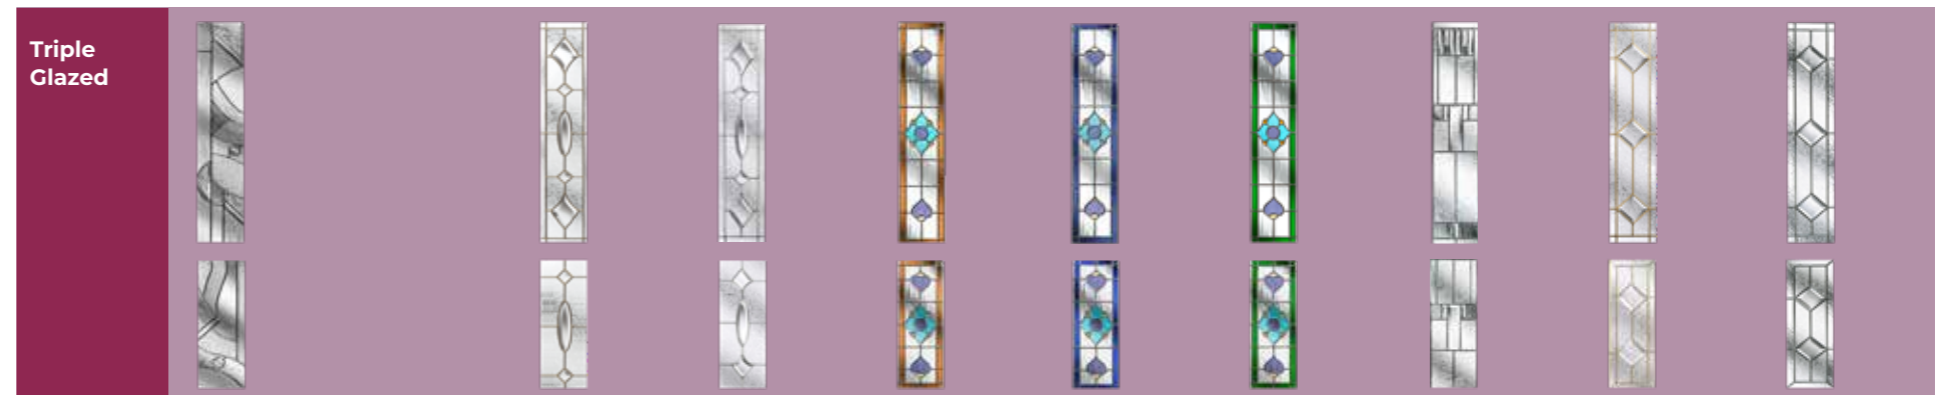

Colour Diamond Black Colour Diamond Blue Colour Diamond Green Colour Diamond Red Fusion Jewel Black / Beige Fusion Jewel Blue Fusion Jewel Green Fusion Jewel Red Alpine (Clear Backing Glass only) Murano Black Murano Blue Murano Green Murano Purple

Triple Glazed

Abstract Zinc Clarity Brass Clarity Zinc Dorchester Amber Dorchester Blue Dorchester Green Prairie Zinc Simplicity Brass Simplicity Zinc