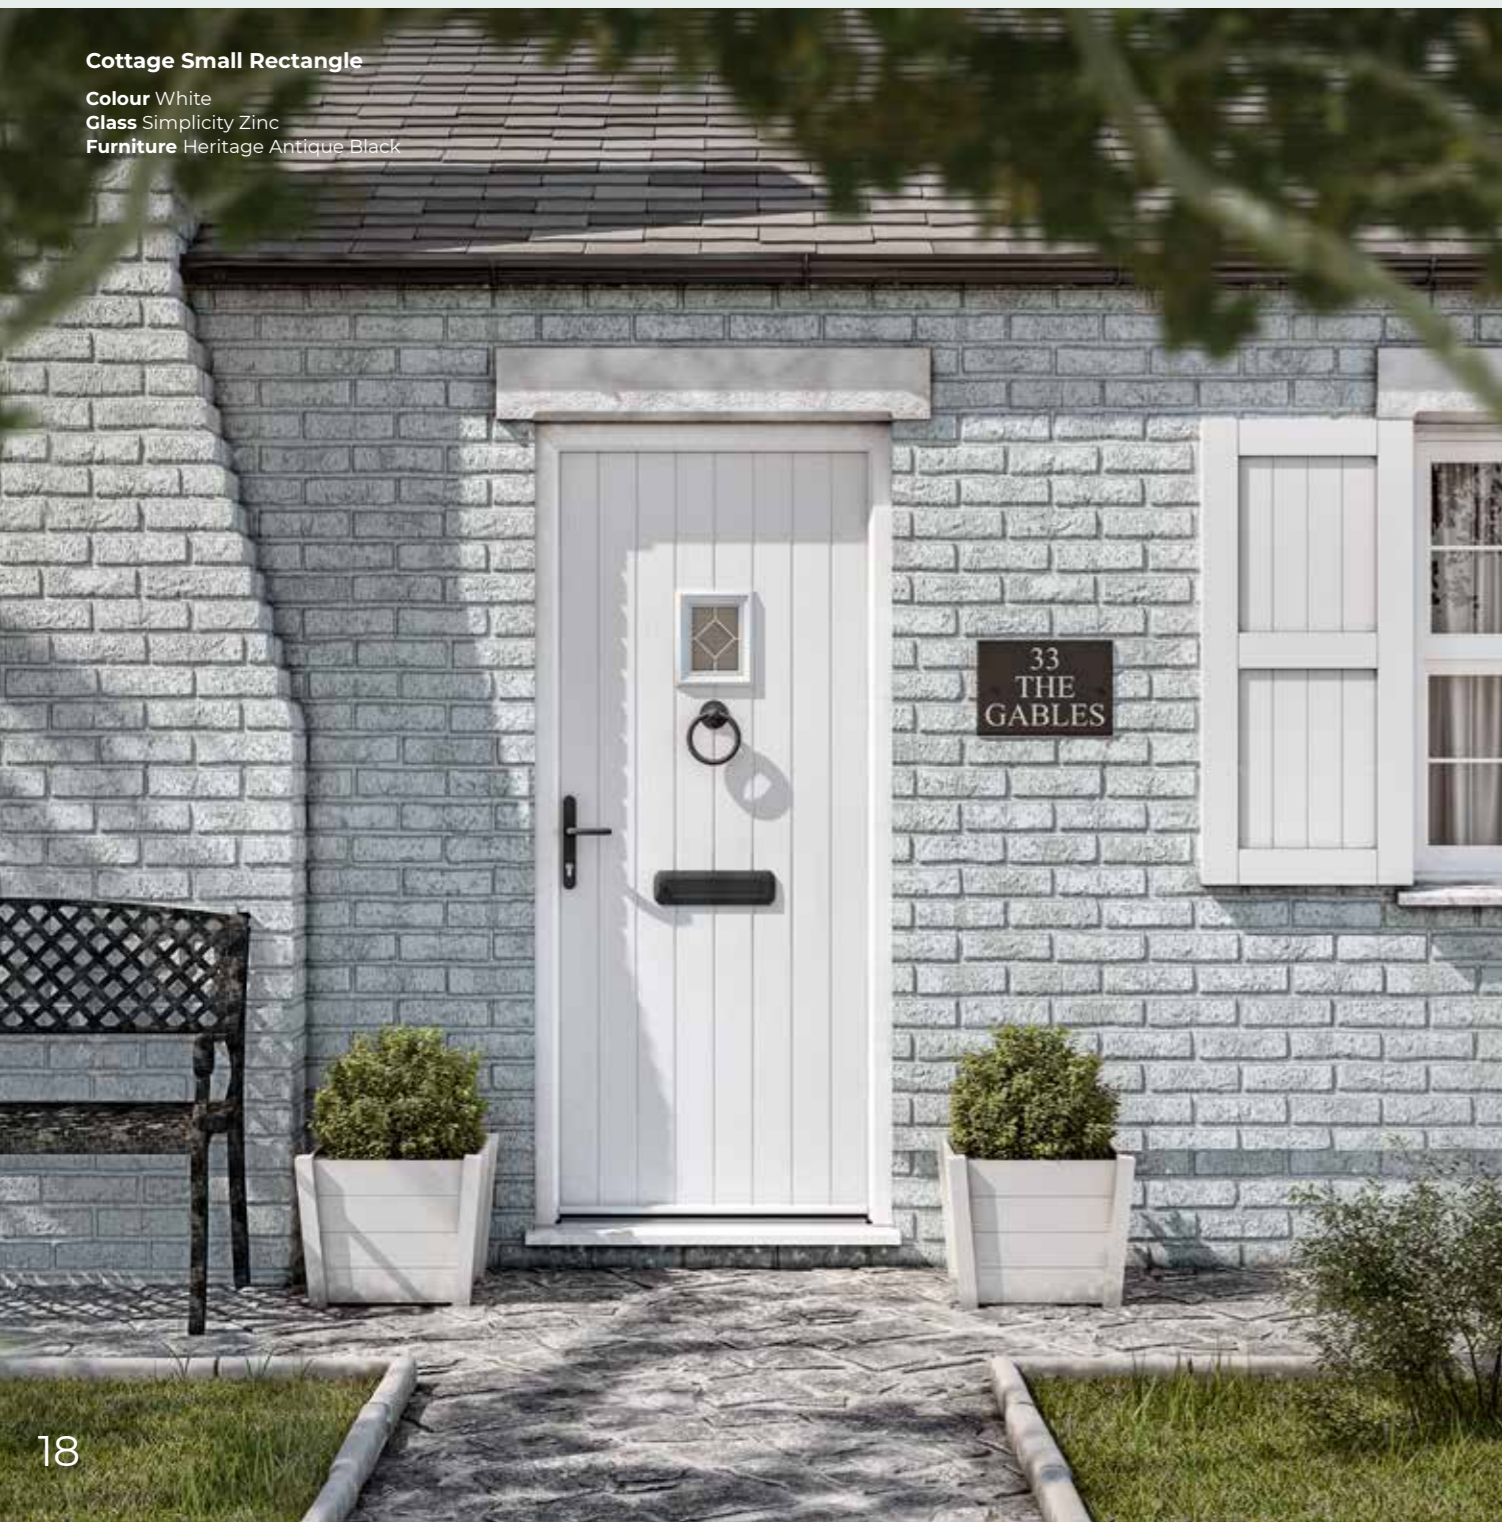

Cottage Collection

Offering a warm and cosy feel, our Cottage Collection doors fit perfectly with any urban or rural home. Providing a rustic charm with the true aesthetics of a wooden door, the collection includes two styles of door leaf: Cottage and Rustic Cottage.

Cottage Small Rectangle

Colour White
Glass Simplicity Zinc
Furniture Heritage Antique Black

Cottage Solid
Colour Premium Reed Green
Furniture Heritage Antique Black