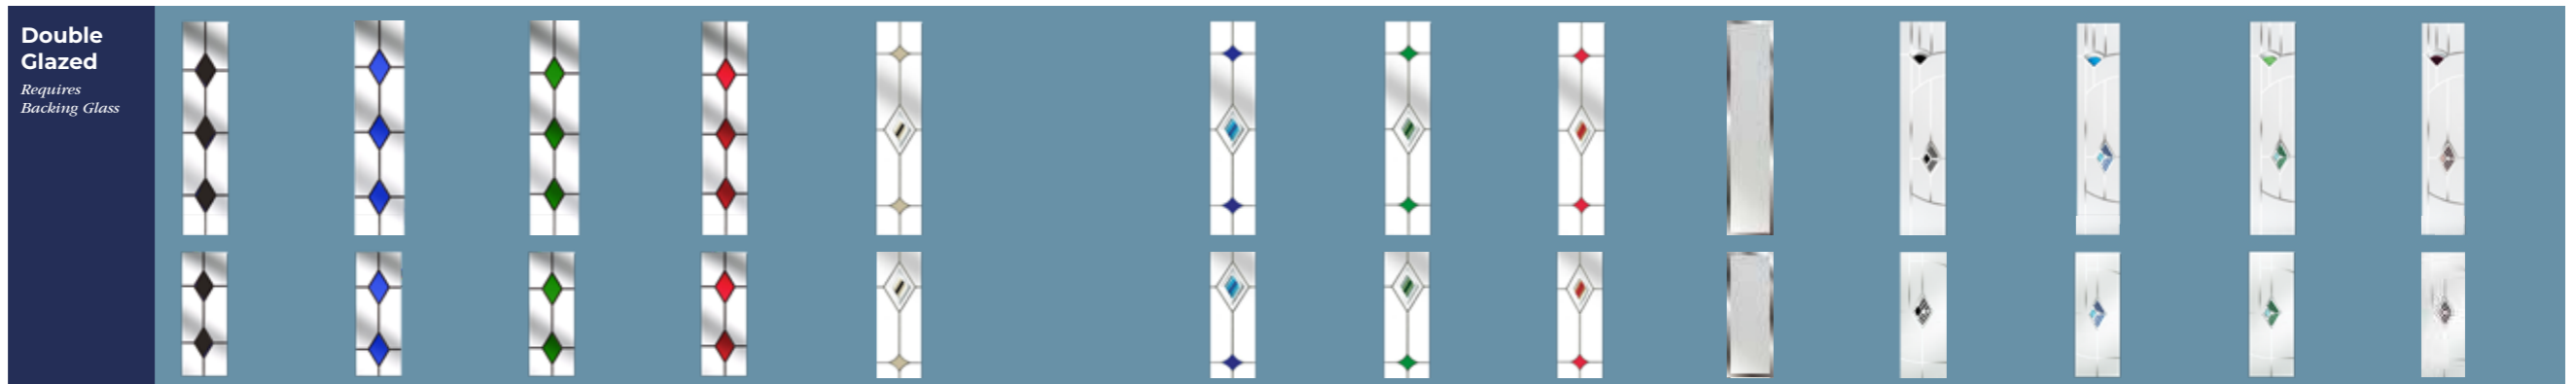

Abstract Zinc Clarity Brass Clarity Zinc Dorchester Amber Dorchester Blue Dorchester Green Platinum Elegance Prairie Zinc Simplicity Brass Simplicity Zinc

Double Glazed
Requires Backing Glass